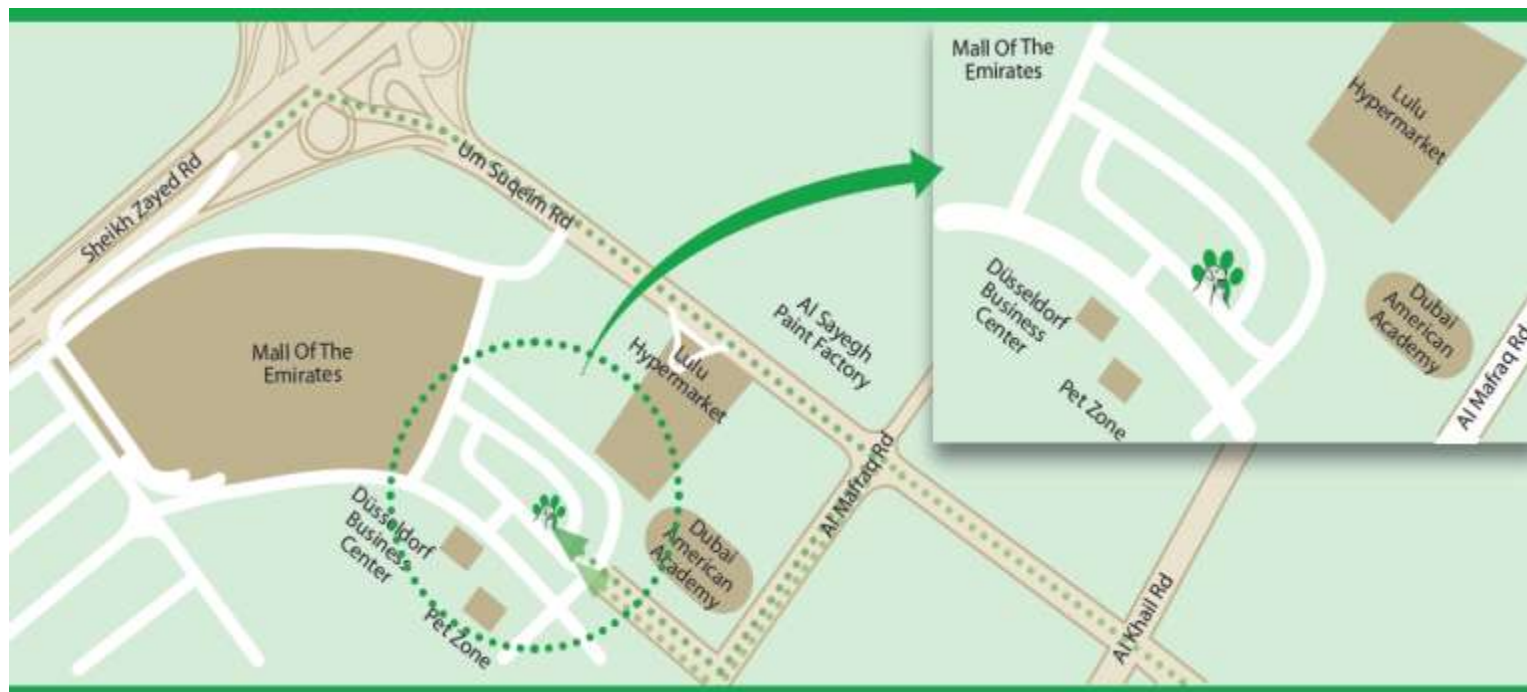

Our Location in Al Barsha 1

Address

Al Barsha 1

Summer Land Building
Between Mall of the Emirates and Lulu Hypermarket
P.O. Box 450288
DUBAI

Telephone: 044475307
Fax : 044475306
For Emergency: **0552230641**